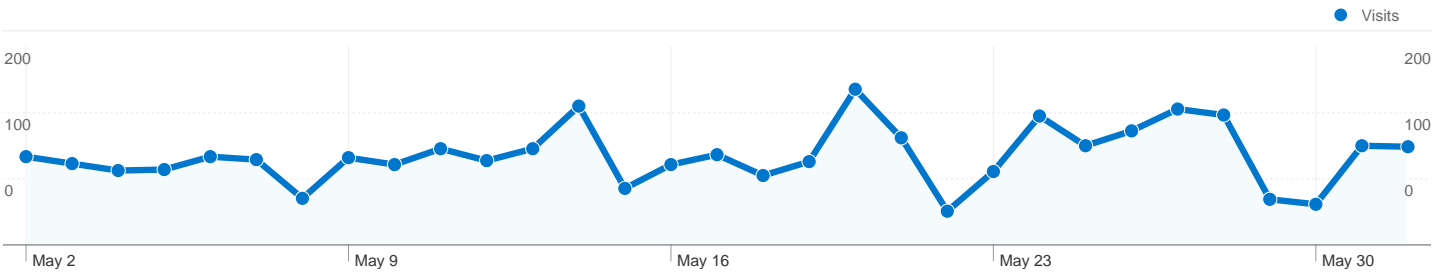

All traffic sources sent a total of 2,787 visits

- 20.52% Direct Traffic
- 22.82% Referring Sites
- 56.66% Search Engines

- Search Engines
  1,579.00 (56.66%)
- Referring Sites
  636.00 (22.82%)
- Direct Traffic
  572.00 (20.52%)

Top Traffic Sources

Sources	Visits	% visits	Keywords	Visits	% visits
google (organic)	1,318	47.29%	southport hall	673	42.62%
(direct) ((none))	572	20.52%	southport hall new orleans	167	10.58%
facebook.com (referral)	211	7.57%	southport hall river road	151	9.56%
yahoo (organic)	140	5.02%	south port hall	42	2.66%
bing (organic)	97	3.48%	southport hall jefferson la	35	2.22%