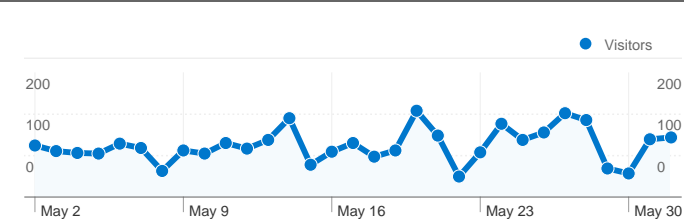

Site Usage

2,787 Visits

31.29% Bounce Rate

7,626 Pageviews

00:01:14 Avg. Time on Site

2.74 Pages/Visit

73.34% % New Visits

Visitors Overview

2,138 people visited this site

2,787 Visits

2,138 Absolute Unique Visitors

7,626 Pageviews

2.74 Average Pageviews

00:01:14 Time on Site

31.29% Bounce Rate

73.34% New Visits

2,787 visits came from 18 countries/territories

Site Usage

Country/Territory	Visits	Pages/Visit	Avg. Time on Site	% New Visits	Bounce Rate
United States	2,757	2.73	00:01:13	73.12%	31.19%
India	6	7.67	00:06:35	83.33%	16.67%
(not set)	6	3.67	00:00:37	50.00%	16.67%
United Kingdom	4	1.75	00:00:40	100.00%	50.00%
Spain	1	1.00	00:00:00	100.00%	100.00%
Palestinian Territories	1	1.00	00:00:00	100.00%	100.00%
Turkey	1	2.00	00:00:29	100.00%	0.00%
Ireland	1	2.00	00:00:47	100.00%	0.00%
Philippines	1	1.00	00:00:00	100.00%	100.00%

Argentina	1	1.00	00:00:00	100.00%	100.00%
					1 - 10 of 18

Pages on this site were viewed a total of 7,626 times

7,626 Pageviews

6,247 Unique Views

31.29% Bounce Rate

Top Content

Pages	Pageviews	% Pageviews
/	2,706	35.48%
/newhtml/calendar.html	1,781	23.35%
/newhtml/photos.html	612	8.03%
/newhtml/privateparties.html	510	6.69%
/newhtml/map.html	403	5.28%