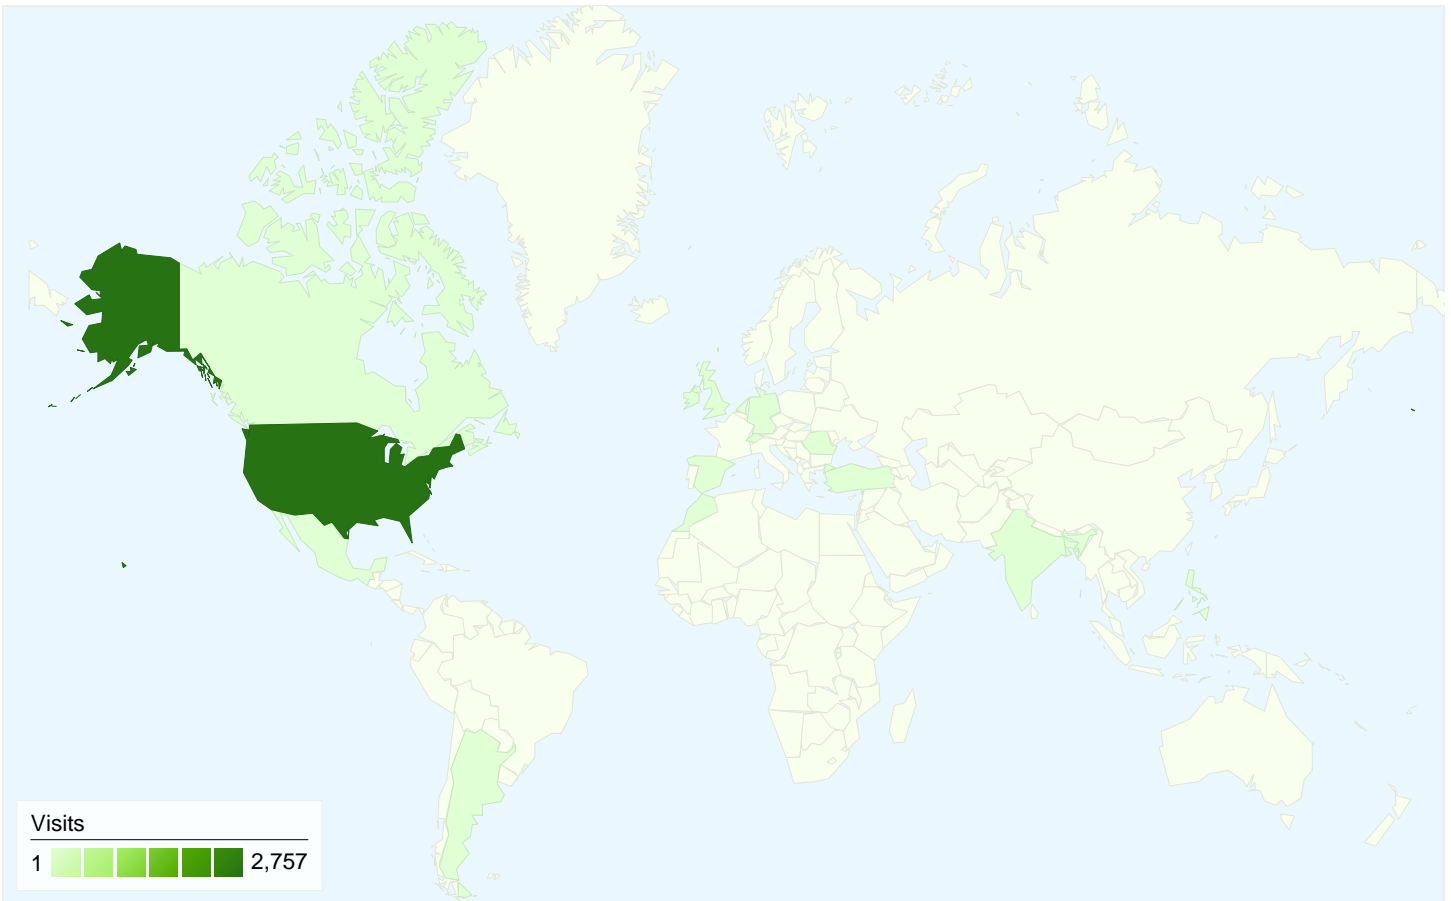

2,138 people visited this site

2,787 Visits

2,138 Absolute Unique Visitors

7,626 Pageviews

2.74 Average Pageviews

00:01:14 Time on Site

31.29% Bounce Rate

73.34% New Visits

All traffic sources sent a total of 2,787 visits

-  20.52% Direct Traffic
-  22.82% Referring Sites
-  56.66% Search Engines

- Search Engines
1,579.00 (56.66%)
- Referring Sites
636.00 (22.82%)
- Direct Traffic
572.00 (20.52%)

Top Traffic Sources

Sources	Visits	% visits	Keywords	Visits	% visits
google (organic)	1,318	47.29%	southport hall	673	42.62%
(direct) ((none))	572	20.52%	southport hall new orleans	167	10.58%
facebook.com (referral)	211	7.57%	southport hall river road	151	9.56%
yahoo (organic)	140	5.02%	south port hall	42	2.66%
bing (organic)	97	3.48%	southport hall jefferson la	35	2.22%

2,787 visits came from 18 countries/territories

Site Usage

Country/Territory	Visits	Pages/Visit	Avg. Time on Site	% New Visits	Bounce Rate
United States	2,757	2.73	00:01:13	73.12%	31.19%
India	6	7.67	00:06:35	83.33%	16.67%
(not set)	6	3.67	00:00:37	50.00%	16.67%
United Kingdom	4	1.75	00:00:40	100.00%	50.00%
Spain	1	1.00	00:00:00	100.00%	100.00%
Palestinian Territories	1	1.00	00:00:00	100.00%	100.00%
Turkey	1	2.00	00:00:29	100.00%	0.00%
Ireland	1	2.00	00:00:47	100.00%	0.00%
Philippines	1	1.00	00:00:00	100.00%	100.00%