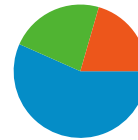

2,138 people visited this site

2,787 Visits

2,138 Absolute Unique Visitors

7,626 Pageviews

2.74 Average Pageviews

00:01:14 Time on Site

31.29% Bounce Rate

73.34% New Visits

All traffic sources sent a total of 2,787 visits

-  20.52% Direct Traffic
-  22.82% Referring Sites
-  56.66% Search Engines

- Search Engines
1,579.00 (56.66%)
- Referring Sites
636.00 (22.82%)
- Direct Traffic
572.00 (20.52%)