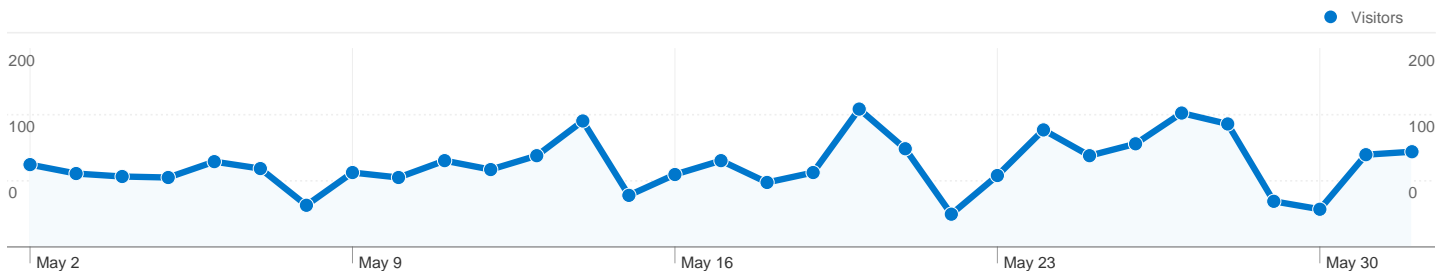

Site Usage

2,787 Visits

31.29% Bounce Rate

7,626 Pageviews

00:01:14 Avg. Time on Site

2.74 Pages/Visit

73.34% % New Visits

Visitors Overview

Visitors
2,138

Map Overlay

Traffic Sources Overview

Content Overview

Pages	Pageviews	% Pageviews
/	2,706	35.48%
/newhtml/calendar.html	1,781	23.35%
/newhtml/photos.html	612	8.03%
/newhtml/privateparties.html	510	6.69%
/newhtml/map.html	403	5.28%

2,138 people visited this site

2,787 Visits

2,138 Absolute Unique Visitors

7,626 Pageviews

2.74 Average Pageviews

00:01:14 Time on Site

31.29% Bounce Rate

73.34% New Visits

2,787 visits came from 18 countries/territories

Site Usage

Country/Territory	Visits	Pages/Visit	Avg. Time on Site	% New Visits	Bounce Rate
United States	2,757	2.73	00:01:13	73.12%	31.19%
India	6	7.67	00:06:35	83.33%	16.67%
(not set)	6	3.67	00:00:37	50.00%	16.67%
United Kingdom	4	1.75	00:00:40	100.00%	50.00%
Spain	1	1.00	00:00:00	100.00%	100.00%
Palestinian Territories	1	1.00	00:00:00	100.00%	100.00%
Turkey	1	2.00	00:00:29	100.00%	0.00%
Ireland	1	2.00	00:00:47	100.00%	0.00%
Philippines	1	1.00	00:00:00	100.00%	100.00%