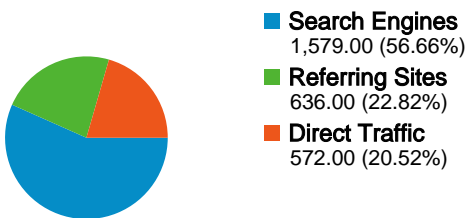

Traffic Sources Overview

Content Overview

Pages	Pageviews	% Pageviews
/	2,706	35.48%
/newhtml/calendar.html	1,781	23.35%
/newhtml/photos.html	612	8.03%
/newhtml/privateparties.html	510	6.69%
/newhtml/map.html	403	5.28%