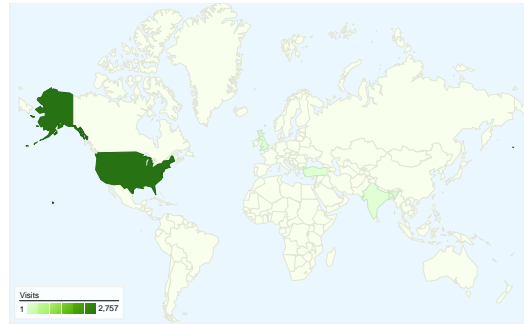

Site Usage

2,787 Visits

31.29% Bounce Rate

7,626 Pageviews

00:01:14 Avg. Time on Site

2.74 Pages/Visit

73.34% % New Visits

Visitors Overview

Visitors
2,138

Map Overlay

Traffic Sources Overview

Content Overview

Pages	Pageviews	% Pageviews
/	2,706	35.48%
/newhtml/calendar.html	1,781	23.35%
/newhtml/photos.html	612	8.03%
/newhtml/privateparties.html	510	6.69%
/newhtml/map.html	403	5.28%

All traffic sources sent a total of 2,787 visits

-  20.52% Direct Traffic
-  22.82% Referring Sites
-  56.66% Search Engines

- Search Engines
1,579.00 (56.66%)
- Referring Sites
636.00 (22.82%)
- Direct Traffic
572.00 (20.52%)

2,787 visits came from 18 countries/territories

Site Usage

Country/Territory	Visits	Pages/Visit	Avg. Time on Site	% New Visits	Bounce Rate
United States	2,757	2.73	00:01:13	73.12%	31.19%
India	6	7.67	00:06:35	83.33%	16.67%
(not set)	6	3.67	00:00:37	50.00%	16.67%
United Kingdom	4	1.75	00:00:40	100.00%	50.00%
Spain	1	1.00	00:00:00	100.00%	100.00%
Palestinian Territories	1	1.00	00:00:00	100.00%	100.00%
Turkey	1	2.00	00:00:29	100.00%	0.00%
Ireland	1	2.00	00:00:47	100.00%	0.00%
Philippines	1	1.00	00:00:00	100.00%	100.00%