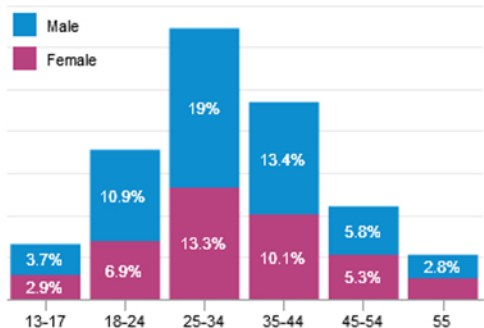

Daily New Likes

837

↑ 8.1%

Daily Post Views

164,373

↑ 84.4%

Facebook Insights : Daily Likes

Facebook Insights : Regional Stats

Country	Likes
United States	76,615
United Kingdom	8,337
Canada	8,264
Indonesia	6,693
Japan	5,204
Brazil	4,743
Mexico	3,952
Spain	3,633
Philippines	3,602
Australia	2,831

Facebook Insights : Gender and Age - Graphical

Facebook Insights : Gender and Age - Tabular

Age	Male	Female
13-17	2.80%	2.20%
18-24	9.80%	6.20%
25-34	19.10%	13.30%
35-44	14.30%	10.60%
45-54	6.50%	5.80%
55+	3.20%	2.90%

Facebook Insights : Gender Summary