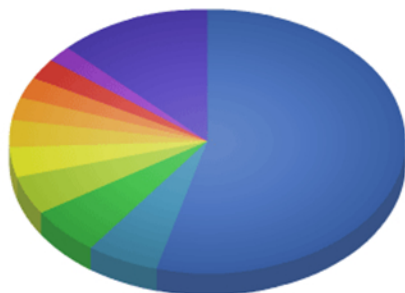

Daily New Likes

837

↑ 8.1%

Daily Post Views

164,373

↑ 84.4%

Facebook Insights : Daily Likes

Facebook Insights : Regional Stats

Country	Likes
United States	76,615
United Kingdom	8,337
Canada	8,264
Indonesia	6,693
Japan	5,204
Brazil	4,743
Mexico	3,952
Spain	3,633
Philippines	3,602
Australia	2,831

Facebook Insights : Gender and Age - Graphical