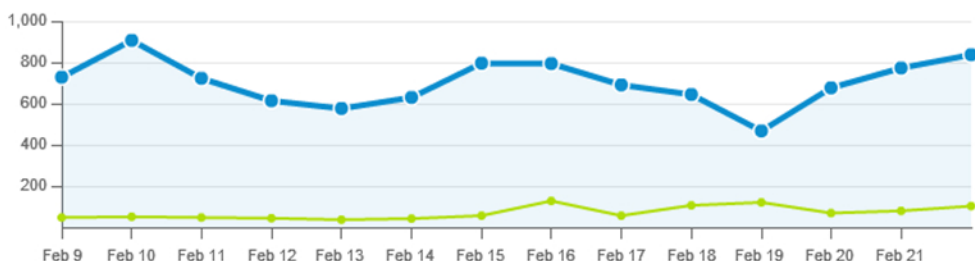

Daily New Likes

837

↑ 8.1%

Daily Post Views

164,373

↑ 84.4%

Facebook Insights : Daily Likes

Facebook Insights : Regional Stats

Country	Likes
United States	76,615
United Kingdom	8,337
Canada	8,264
Indonesia	6,693
Japan	5,204
Brazil	4,743
Mexico	3,952
Spain	3,633
Philippines	3,602
Australia	2,831

Facebook Insights : Gender and Age - Graphical